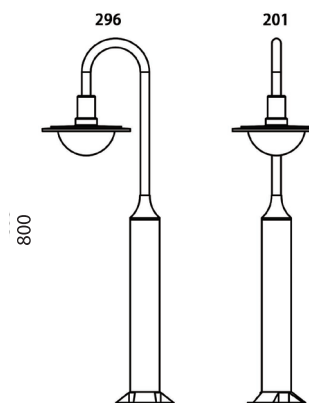

TECHNICAL DATA

TYPE

Professional LED for Exterior Lighting.

PRO	CRI ≥ 80	
IP54		L°
AC85-265V 50/60Hz		50000h

Model:	Fiore
Format:	-
Location:	Exterior
Wattage:	10W
Materials:	Aluminium
Led Color:	3000K / 4000K / 6500K
Product Dimension:	800*296*201mm
IP Code:	54
Fixation:	Surface
CRI :	80
Lumen Output:	1000LM
Frequency:	50/60 Hz
Beam Angle:	L°

DIMENSION DRAW

OUTDOOR